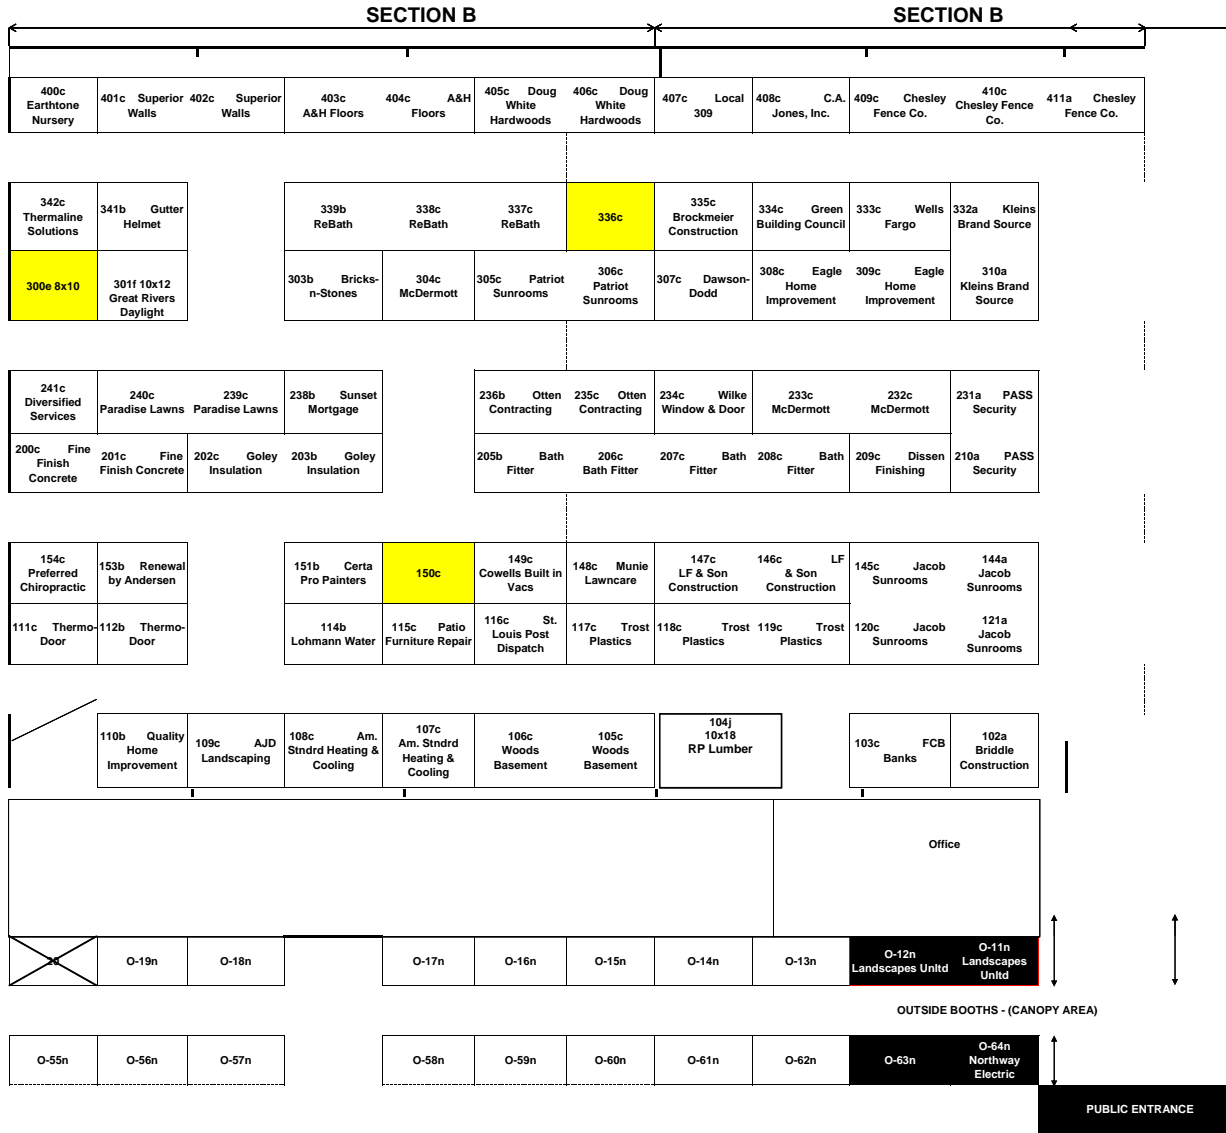

2010 Metro East Home Improvement Show  
Floor Plan - Large Scale

2010 Metro East Home Improvement Show  
Floor Plan - Large Scale

SECTION C

2010 Metro East Home Improvement Show  
Floor Plan - Large Scale