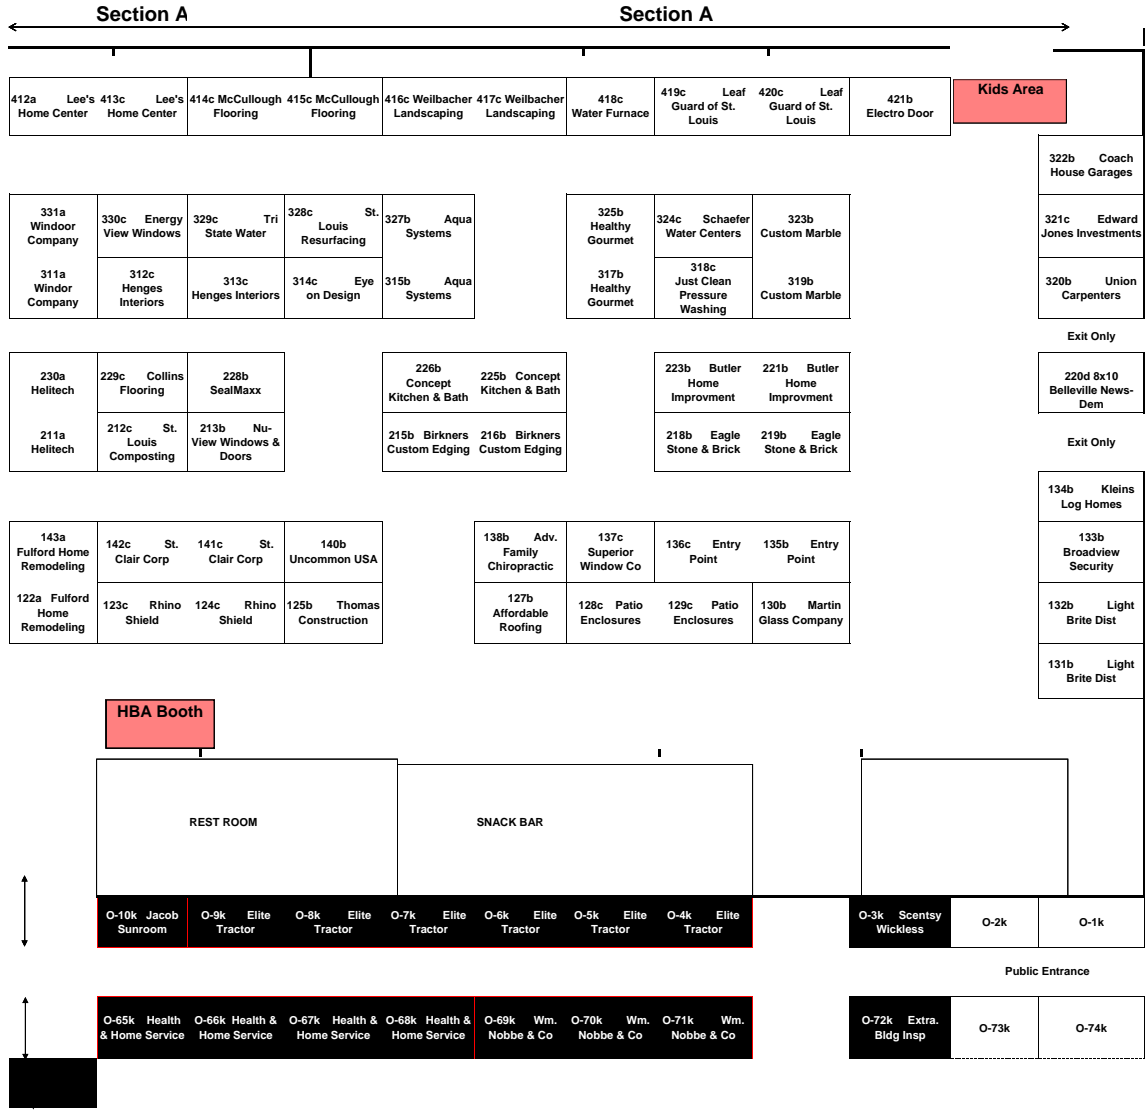

2010 Metro East Home Improvement Show  
Floor Plan - Large Scale

2010 Metro East Home Improvement Show  
Floor Plan - Large Scale

SECTION C

2010 Metro East Home Improvement Show  
Floor Plan - Large Scale