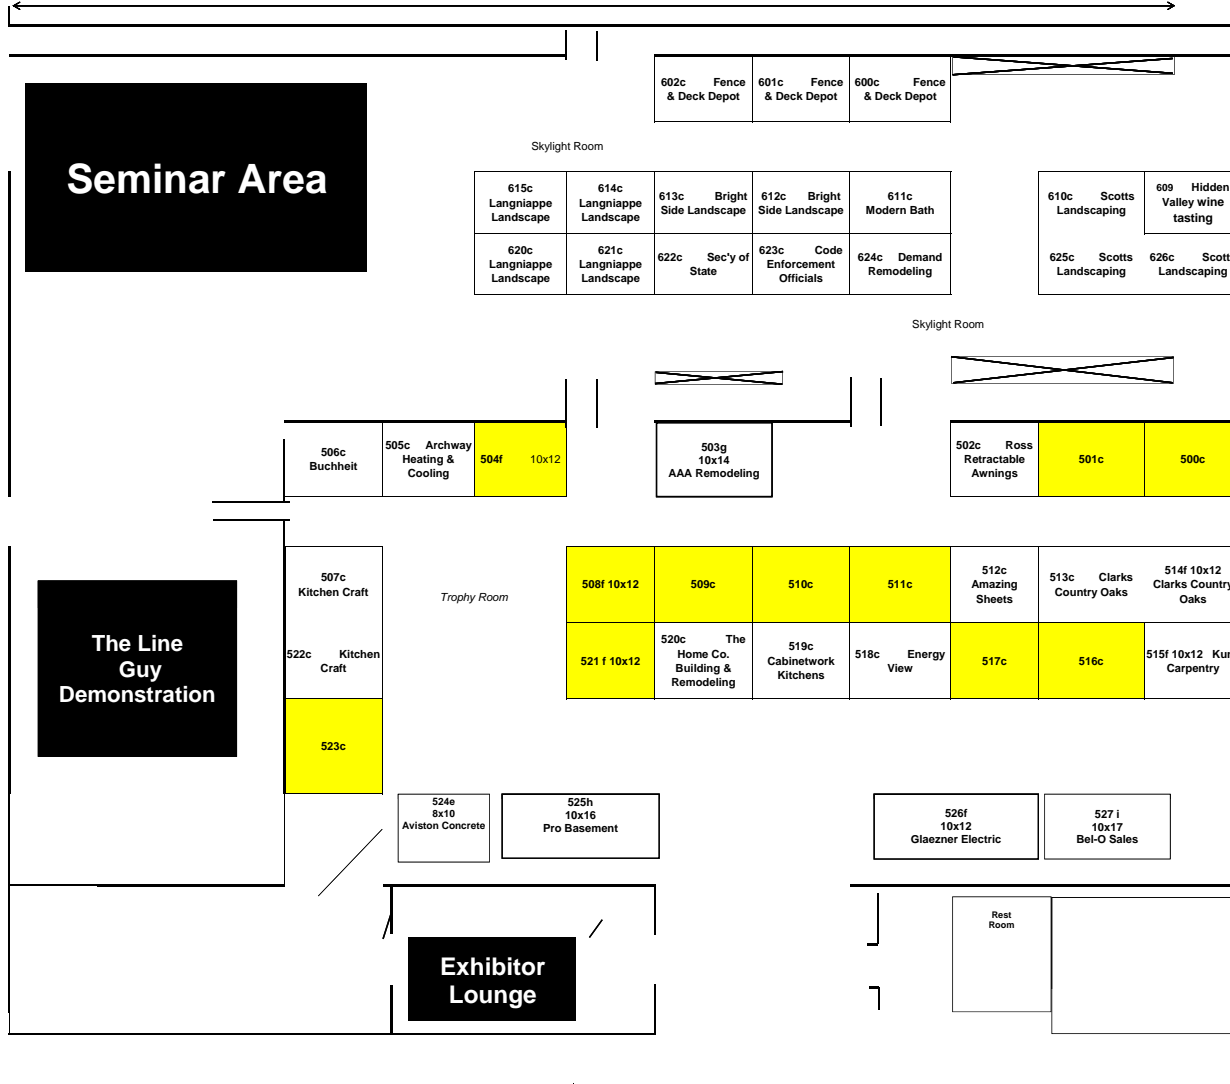

2010 Metro East Home Improvement Show  
Floor Plan - Large Scale

2010 Metro East Home Improvement Show  
Floor Plan - Large Scale

SECTION C

2010 Metro East Home Improvement Show  
Floor Plan - Large Scale