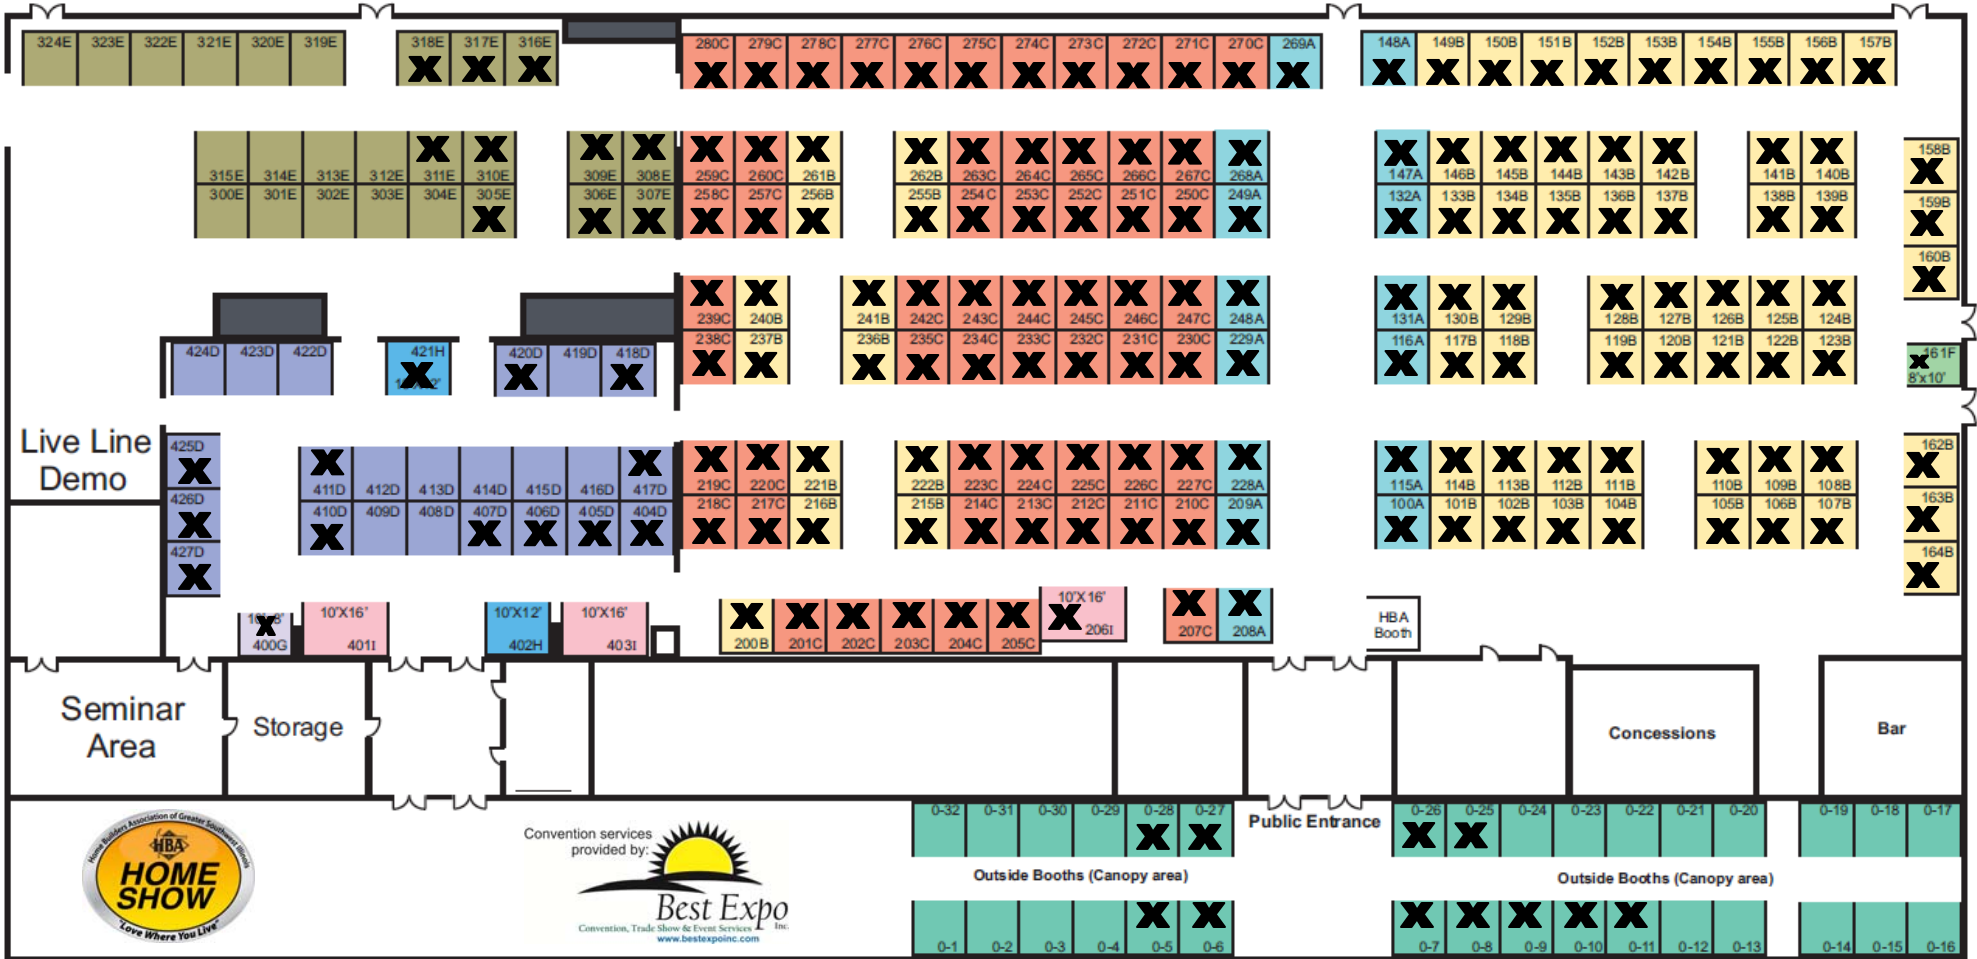

# HBA Home Show Floor Plan

Booth Sizes and Legend	HBA Member Rate	Non-Member Rate	5 or more booths Member Rate	5 or more booths Non-Member Rate
10 x 10 Booth # ending in "a"	\$875	\$1,050	Not applicable	Not applicable
10 x 10 Booth # ending in "b"	\$825	\$1,000	\$750 each	\$825 each
10 x 10 Booth # ending in "c"	\$775	\$950	\$700 each	\$775 each
10 x 10 Booth # ending in "d"	\$675	\$850	\$600 each	\$675 each
10 x 10 Booth # ending in "e"	\$625	\$800	\$550 each	\$625 each
8 x 10 Booth # ending in "f"	\$625	\$800	Not applicable	Not applicable
8 x 10 Booth # ending in "g"	\$550	\$725	Not applicable	Not applicable
10 x 12 Booth # ending in "h"	\$925	\$1,100	Not applicable	Not applicable
10 x 16 Booth # ending in "i"	\$1,275	\$1,450	Not applicable	Not applicable
10 x 10 Outside Booth	\$250	\$350	\$200 each	\$300 each

2012 Home Show Exhibitors in booth# order

AJD Landscaping	306	307	308	309		
Fence & Deck Depot, Inc.	316	317	318			
Aviston Concrete Products	400					
Kunz Carpentry	404					
Sonnenberg Landscaping Materials and Supplies	405	406				
Dusty Lane Wood Products	407					
Uncommon USA	410					
St Louis Post Dispatch	411					
Code Enforcement Officials of Southern Illinois	417					
ActOnEnergy	418					
Buchheit Inc.	420					
Ross Retractable Awnings, LLC	421					
Kitchen Craft by Americraft	425	426				
Archway Cooling & Heating, Inc.	427					
Classic Buildings	O-5	O-6				
Light Brite Distributing Inc.	O-7	O-8	O-9	O-10	O-11	
Scentsy Wickless Candles	O-25					
Landscapes Unlimited	O-27	O-28				